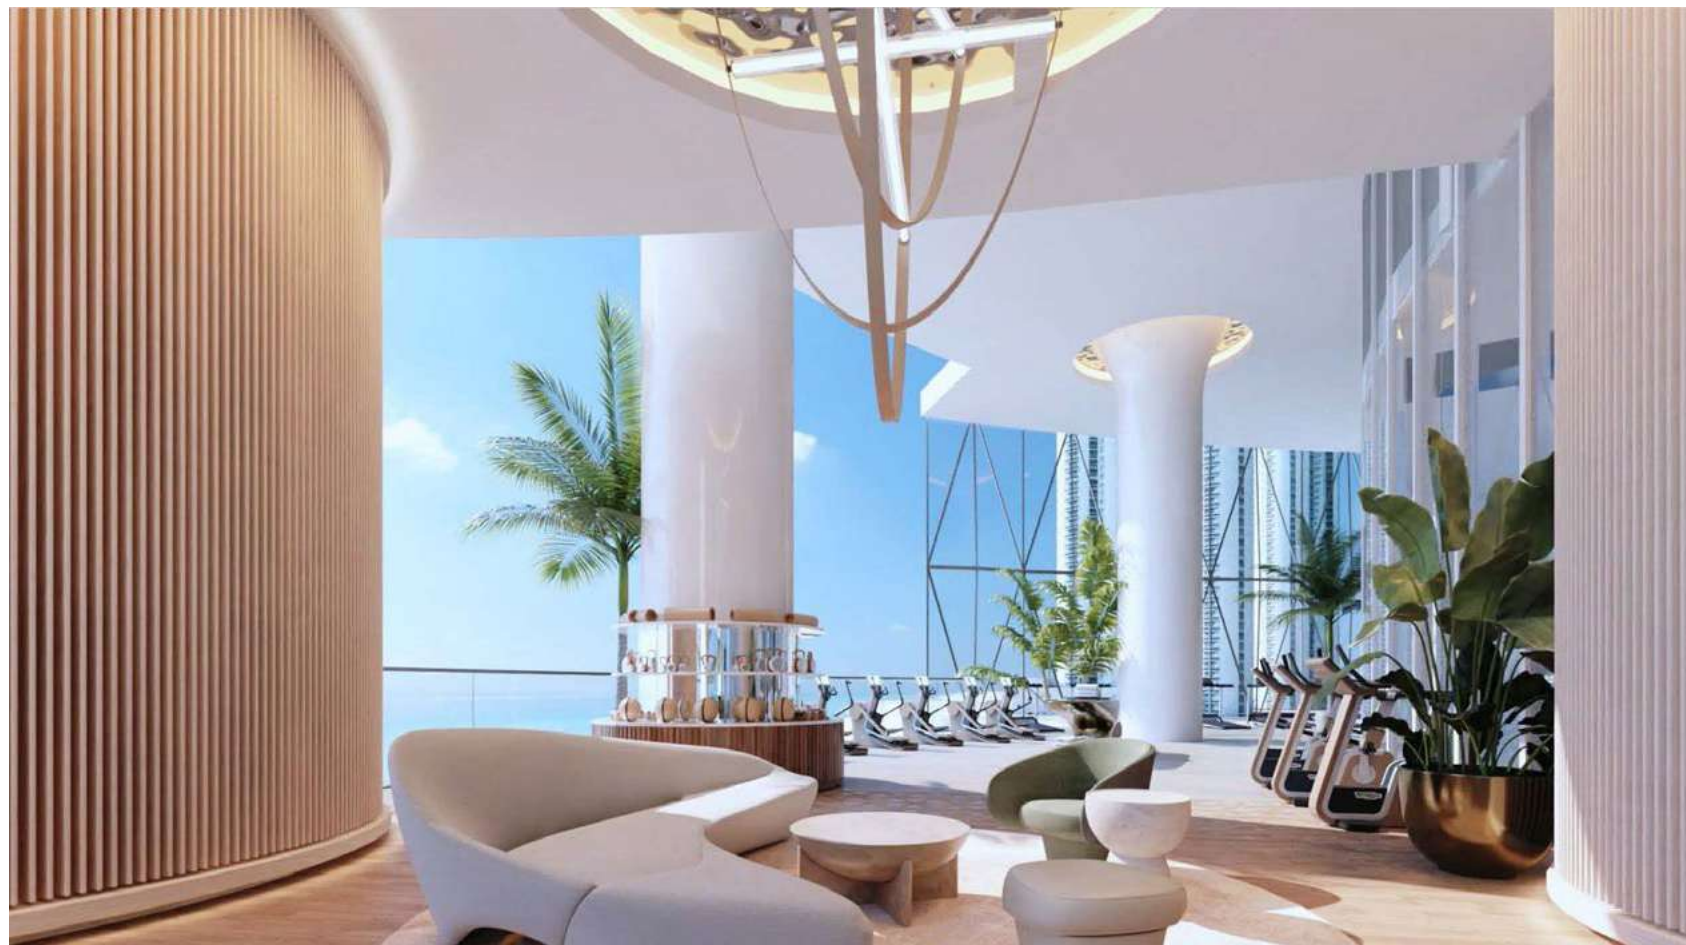

Connect to Each Moment.

A collection of enriching environments elevates every experience and welcomes you home. Delight in moments of connection with friends and family or indulge in secluded relaxation at your leisure.

Mezzanine Lounge

MIAMI CONDO LIFESTYLE

BENTLEY RESIDENCES

MEN'S SPA >

MIAMI CONDO LIFESTYLE

Fitness Terrace

MIAMI CONDO LIFESTYLE

BENTLEY RESIDENCES

View from Sky Garage

RESIDENCES

Space You Can Embrace.

From the moment you glide into the Dezervator™, you'll experience spectacular space designed to transform the everyday into the extraordinary. With waterfront views engulfing the entire residence, you can immerse yourself in spectacular vistas that promise to take your breath away every day.